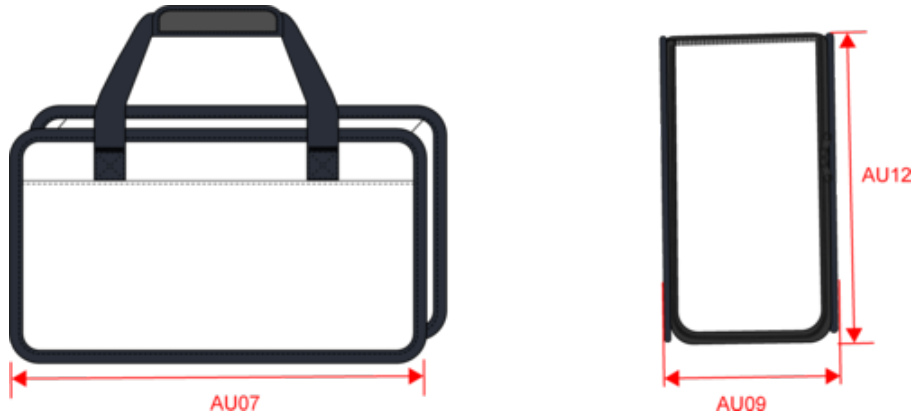

WKI0602

Multi-purpose bag

- Versatile, spacious and durable.
- Very handy double zip fastening.
- Semi-stiff side panels for guaranteed strength and hold.

100% polyester. Versatile bag with semi-rigid side panels. Top opening with dual zip fastening. Ideal for carrying objects such as plumbing valves, screws and bolts, electrical spare parts, etc.

WKI0602

Multi-purpose bag

Dimensions (cm)

Measurements in cm	One size
AU07 - Total width	34.00
AU09 - Depth of bottom part	16.00
AU12 - Total height	20.00

WKI0602

Multi-purpose bag

Colours information

Black

RVB : 35,35,37
Pantone C : Black
Pantone TCX : 19-4004TCX

Navy

RVB : 41,46,56
Pantone C : 433C
Pantone TCX : 19-4012TCX

Logistic

1

30

Sizes	Width (cm)	Height (cm)	Length (cm)	Net weight (kg)	Gross weight (kg)	Pieces/Box	Pieces/Bundle
One Size	38.00	42.00	50.00	14.10000	15.10000	30	1